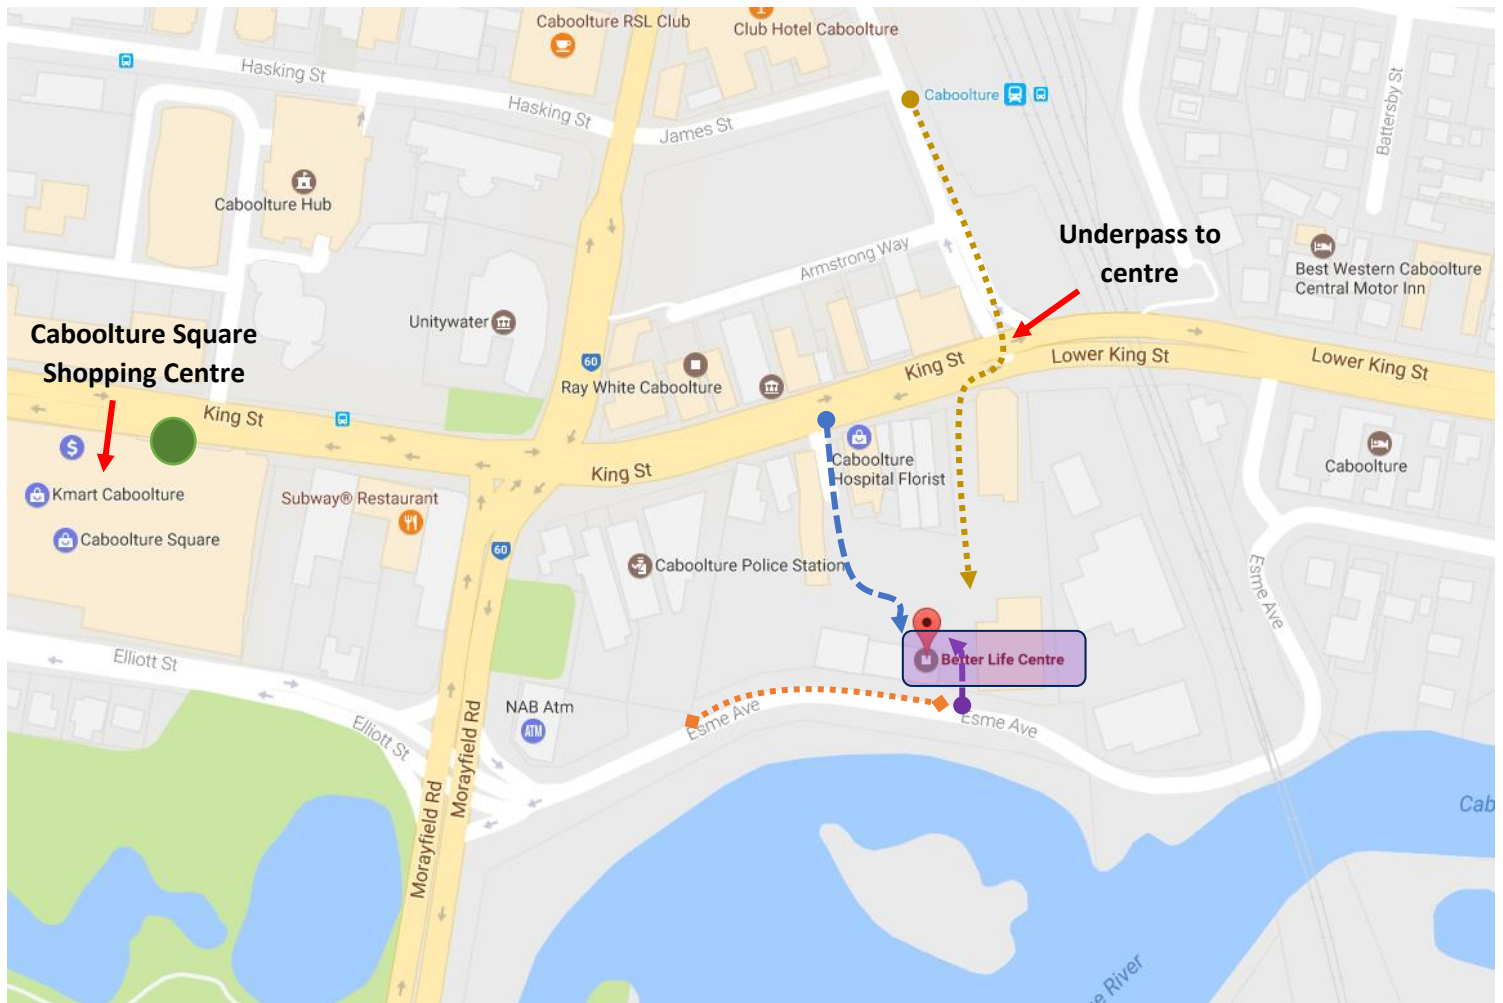

**The Lakes Centre
Suite 33, 22 King Street**

Caboolture QLD 4510

Ph: (07) 5535 5430

Fax: (07) 3839 0966

admin@betterlife.com.au

betterlifecentre.com.au

-  **Access to Parking from Esme Avenue**
-  **Access to Parking from King Street**
-  **Parking on Esme Ave**
-  **Buses at Caboolture Square, King St**
-  **Path from Caboolture Train Station**