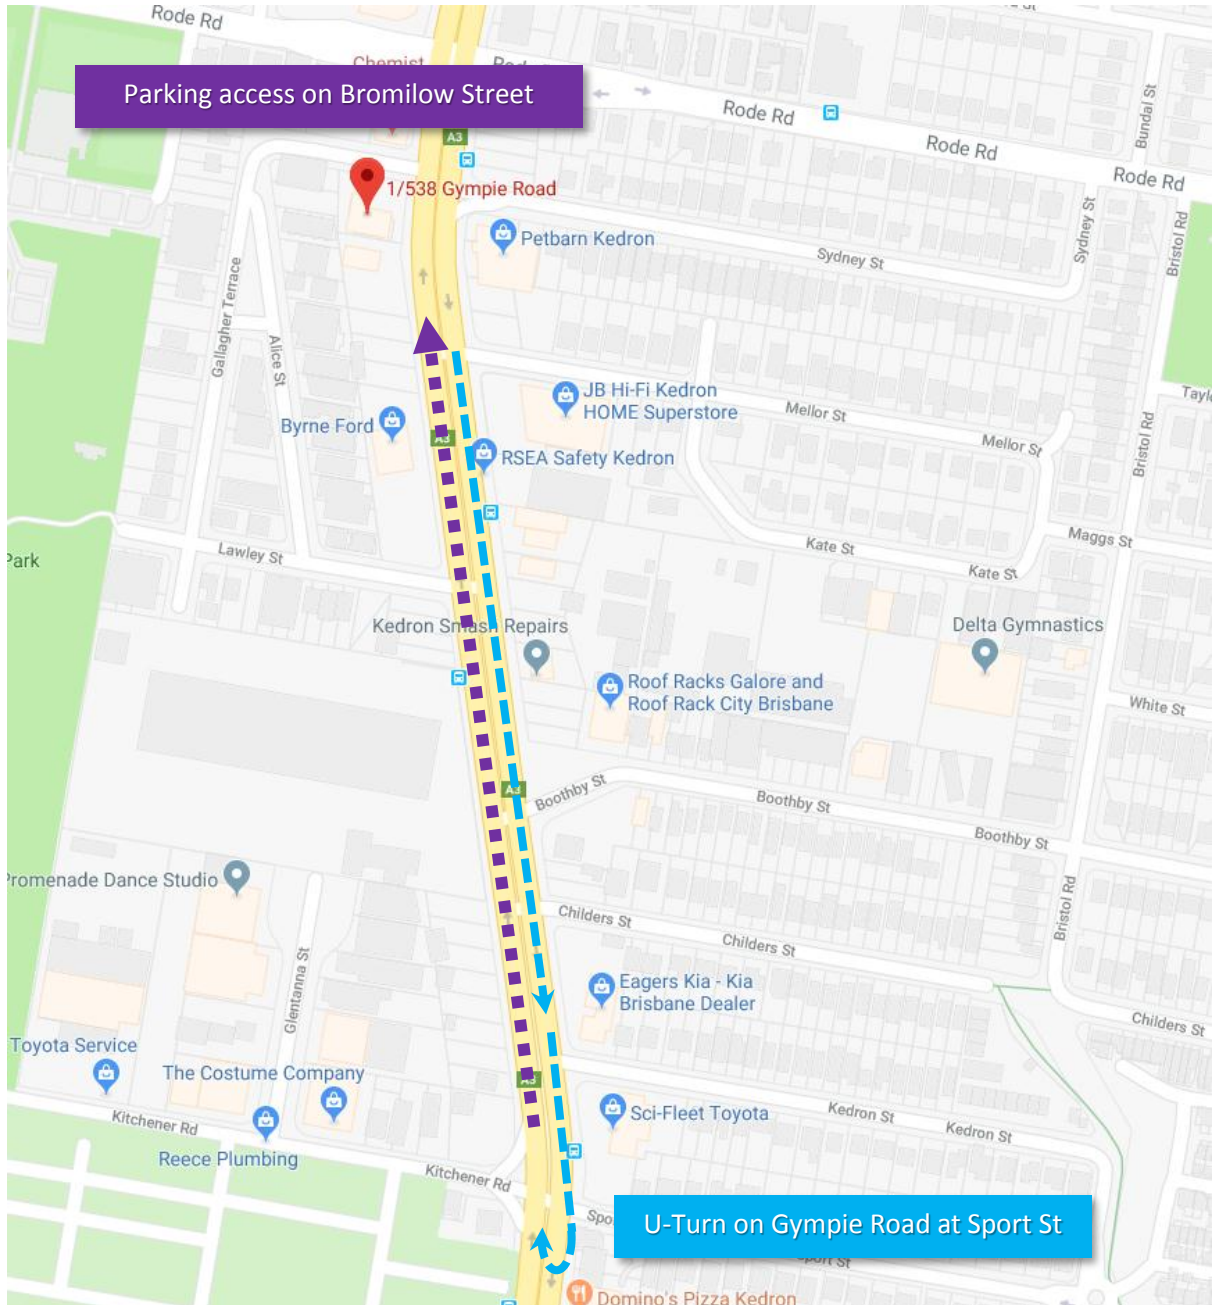

1/538 Gympie Road

Kedron QLD 4031

Ph: (07) 3353 5430

Fax: (07) 3839 0966

admin@betterlife.com.au

betterlifecentre.com.au

Southbound Route

Northbound Route