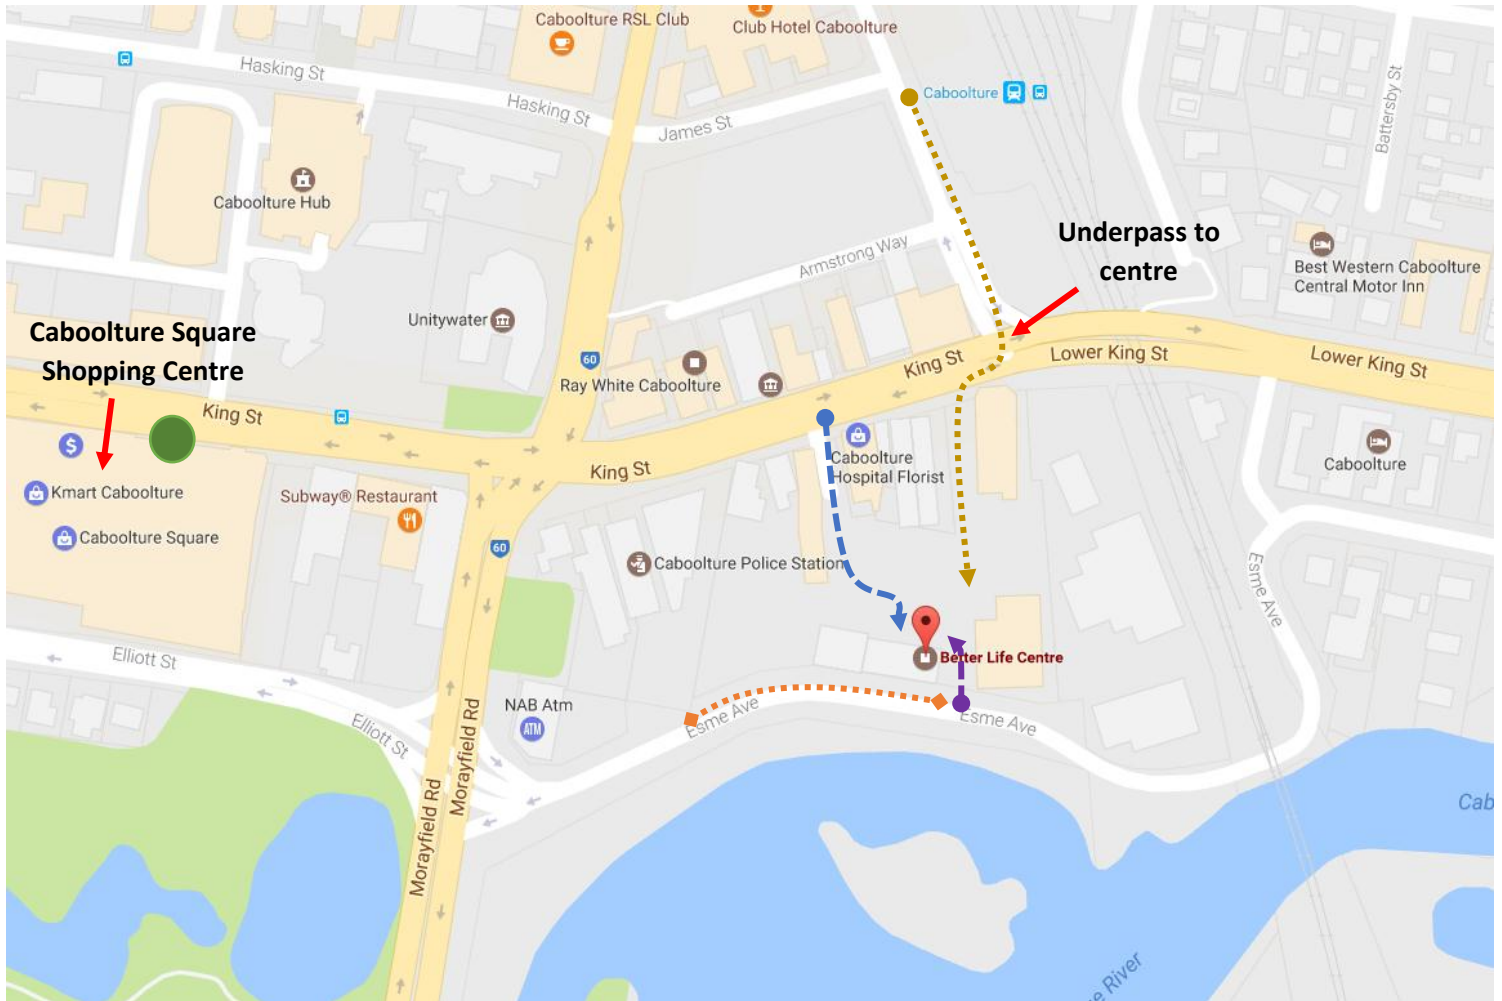

- ▶ **Access to Parking from Esme Avenue**
- ▶ **Access to Parking from King Street**
- ◆---◆ **Parking on Esme Ave**
- **Buses at Caboolture Square, King St**
- ▶ **Path from Caboolture Train Station**

**Parking Along Esme Ave**

**Entrance on Esme Ave**

**The Lakes Centre from Esme Ave**

**Parking and Entry on  
the right**